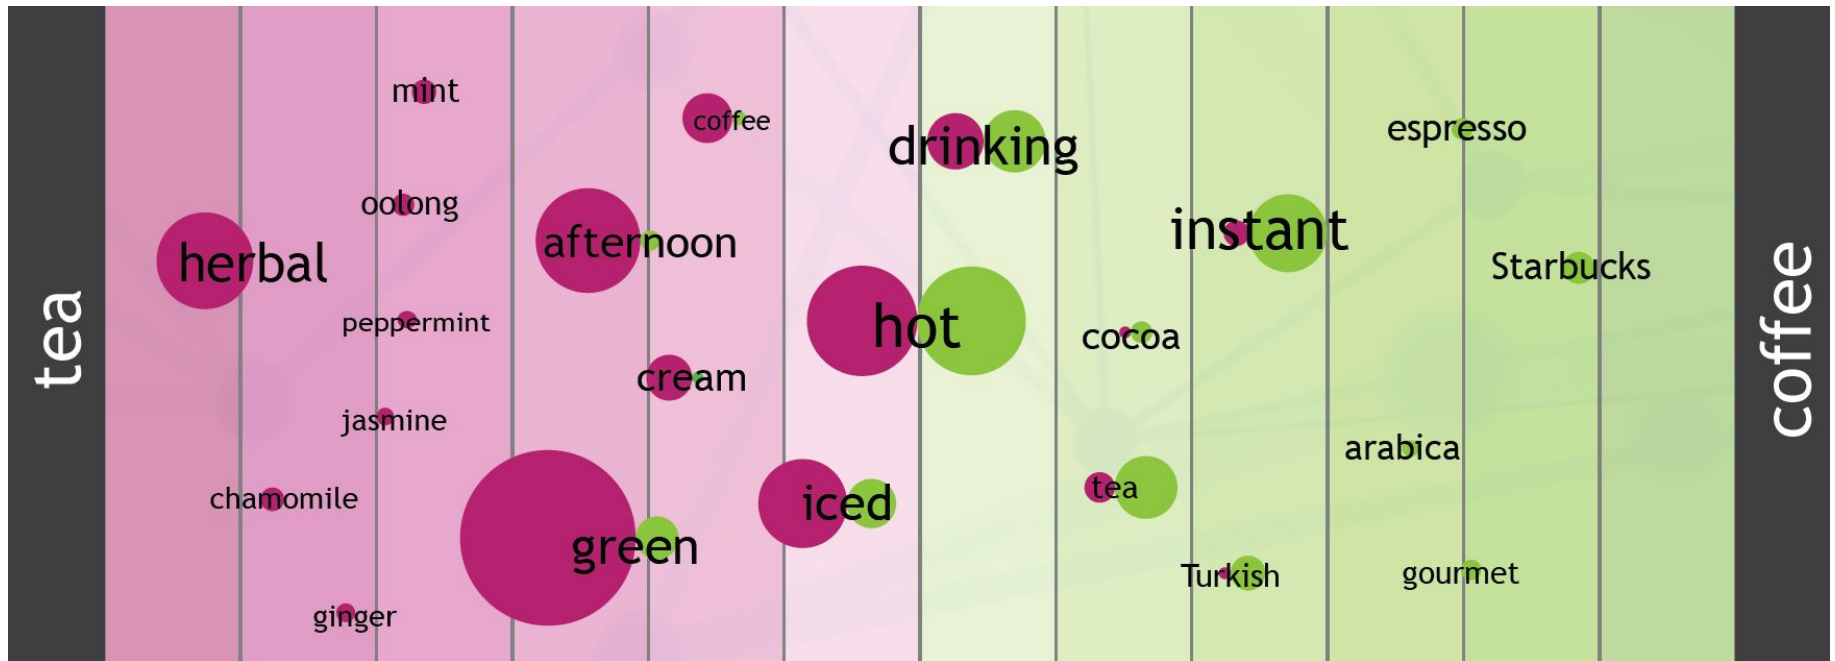

New look and feel

Ondřej Matuška

in search of a warm welcoming face

up-to-date design

accentuate advanced settings

simplify access to popular features

friendly word sketch difference

strategy *(noun)*
English Corpus for SkELL freq = 117,755 (79.07 per million)

A word cloud visualization of terms related to 'strategy'. The words are arranged in a roughly rectangular shape, with 'policy' and 'plan' being the largest and most central. Other prominent words include 'development', 'approach', 'activity', 'research', 'effort', 'technique', 'management', 'process', 'design', 'method', 'program', 'concept', 'measure', 'project', 'solution', 'initiative', 'practice', and 'technology'. The colors of the words vary, including shades of blue, green, orange, red, and purple.