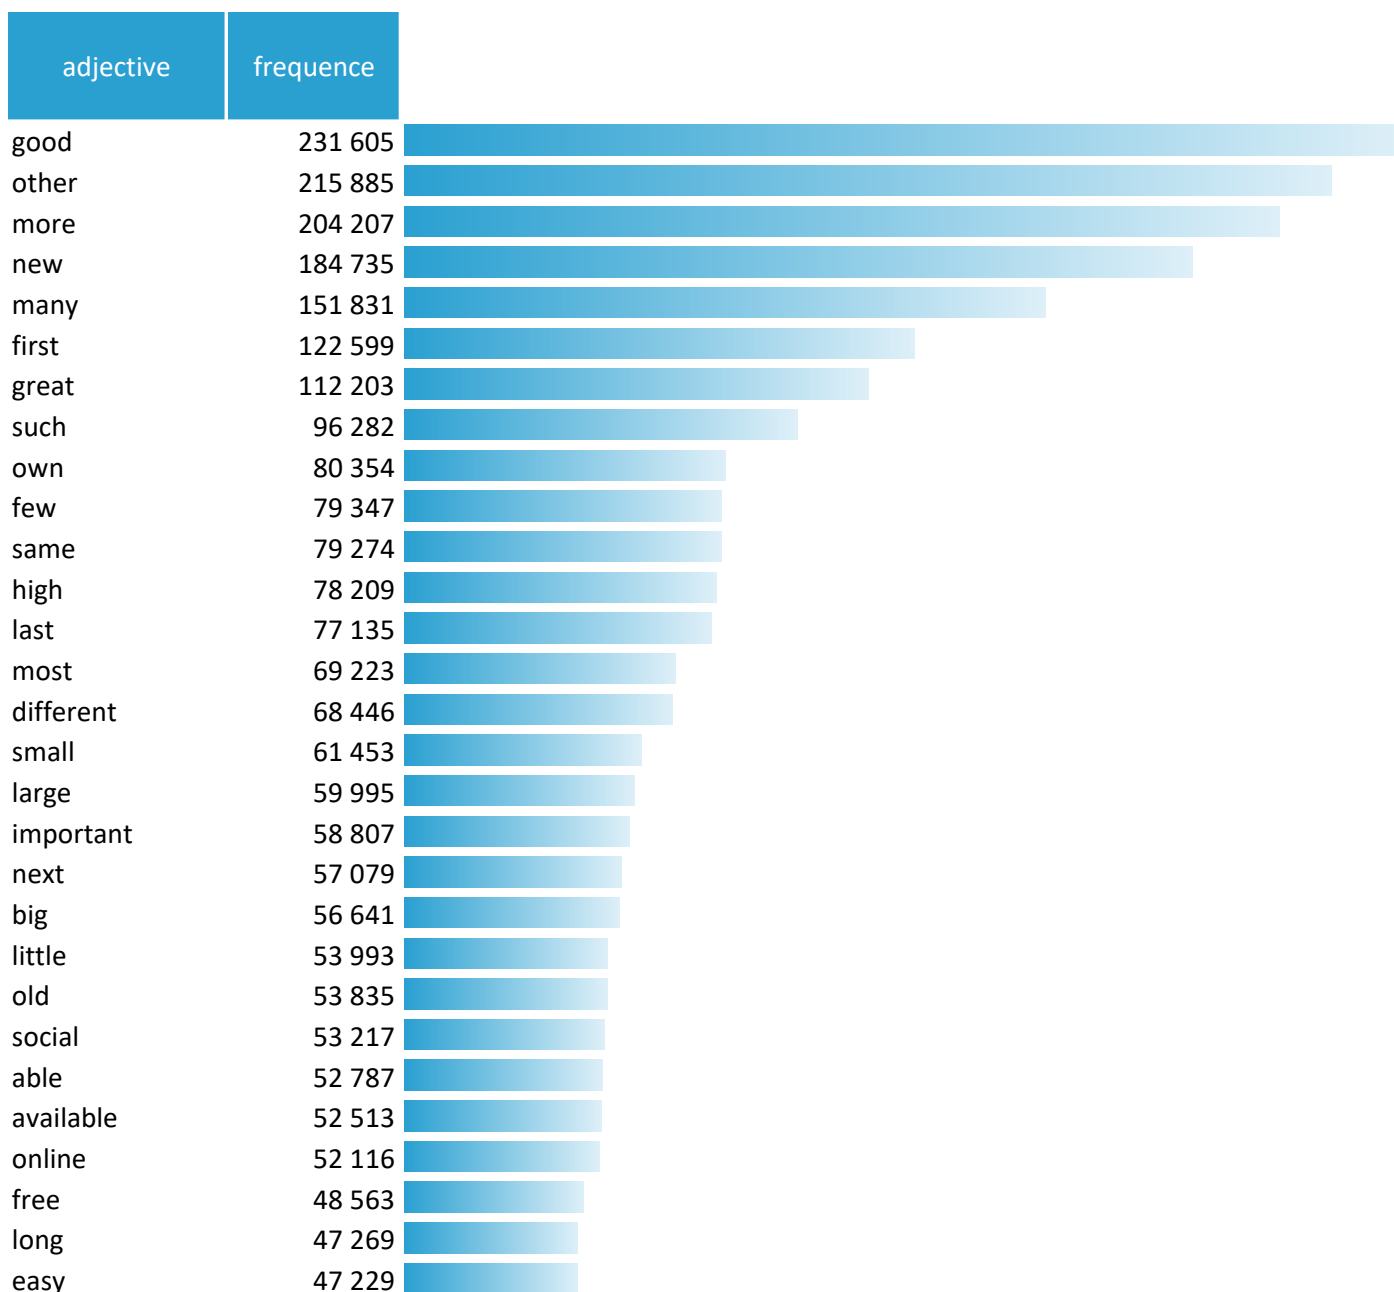

Sketch Engine

www.sketchengine.co.uk

language: English

corpus: English Web 2013